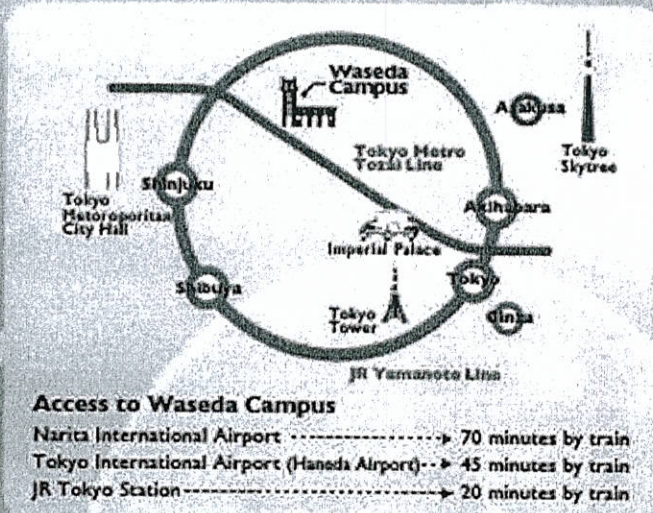

WASEDA University

1-7-14 Nishi-Waseda, Shinjuku-ku,
Tokyo 169-0051 JAPAN
E-mail: summersession@list.waseda.jp

<http://waseda-summer.com>